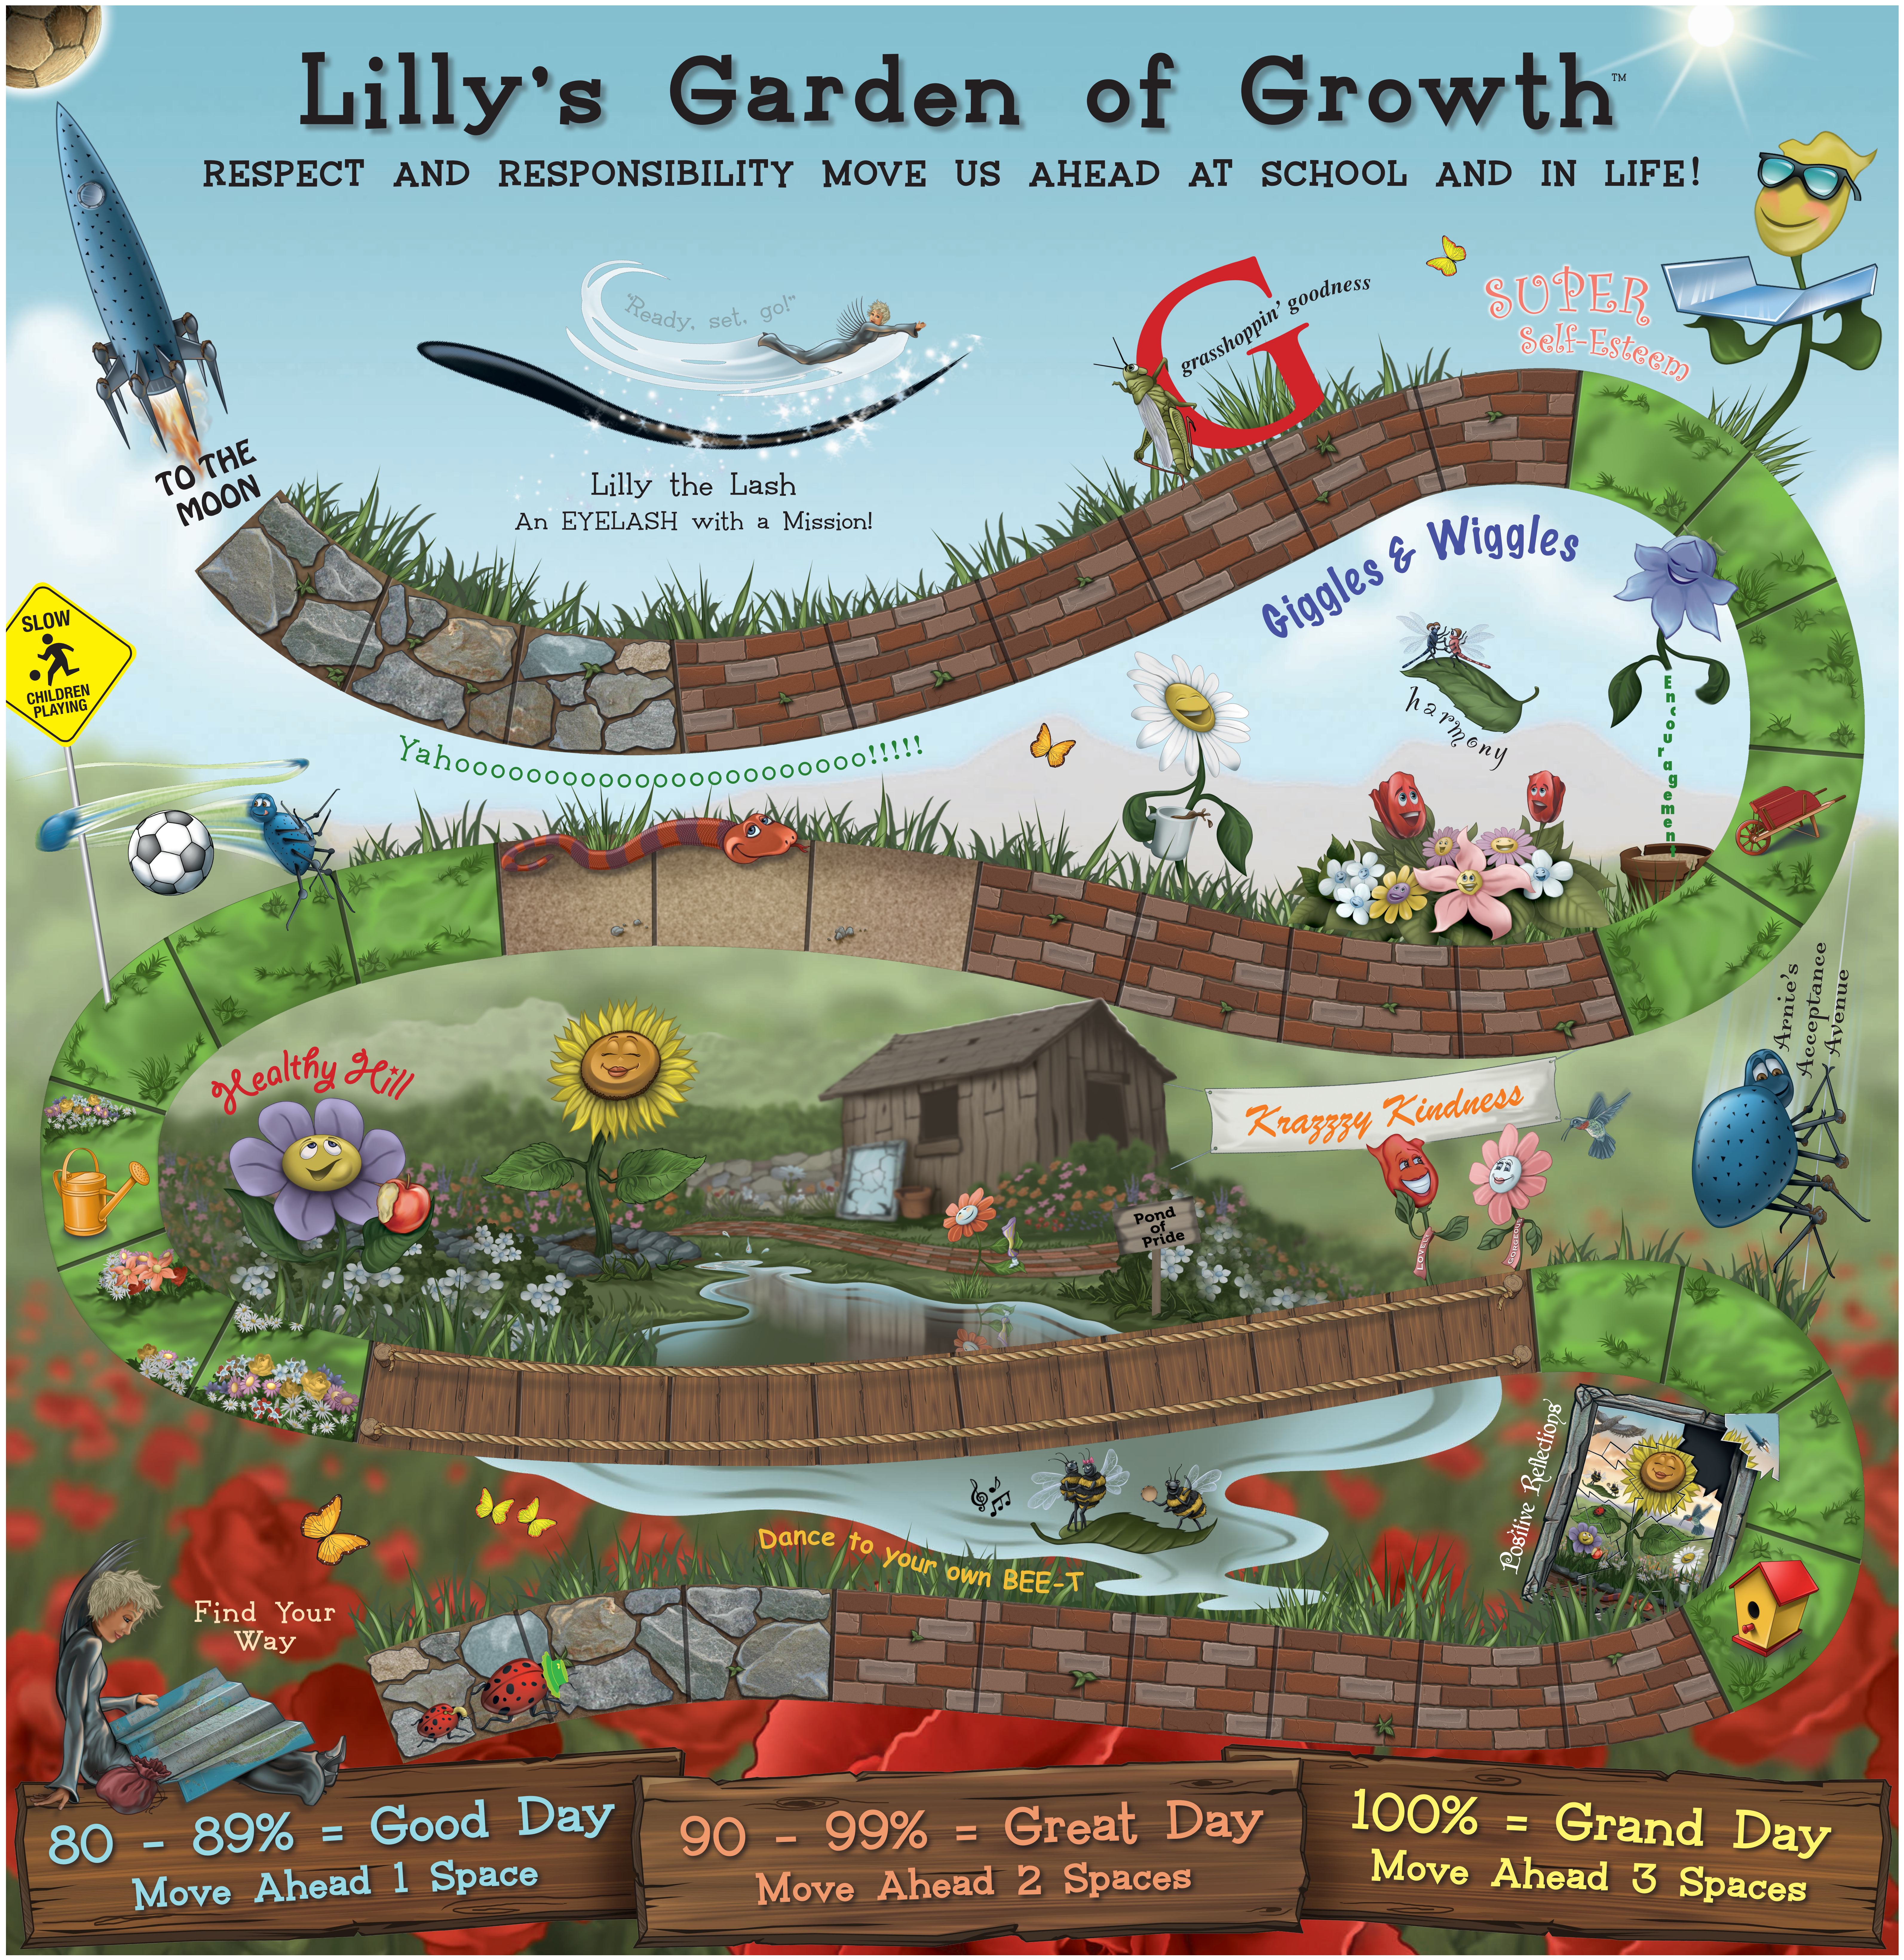

# Lilly's Garden of Growth™

RESPECT AND RESPONSIBILITY MOVE US AHEAD AT SCHOOL AND IN LIFE!

TO THE MOON

Ready, set, go!

grasshoppin' goodness

SUPER Self-Esteem

Lilly the Lash  
An EYELASH with a Mission!

Giggles & Wiggles

harmony

Encouragement

Yahoooooooooooooooooooooooooooo!!!!

SLOW CHILDREN PLAYING

Healthy Hill

Pond of Pride

Krazzy Kindness

Arnie's Acceptance Avenue

Dance to your own BEE-T

Positive Reflections

Find Your Way

80 - 89% = Good Day  
Move Ahead 1 Space

90 - 99% = Great Day  
Move Ahead 2 Spaces

100% = Grand Day  
Move Ahead 3 Spaces