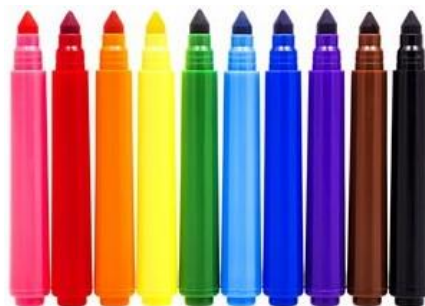

OPTION 3 EXAMPLE

Lopsided Louie Needs A Friend

DIFFERENT COLORS AND STYLES OF STICKERS

COLORED STRING

EYES OF VARIOUS SIZES

MARKERS

BUTTONS